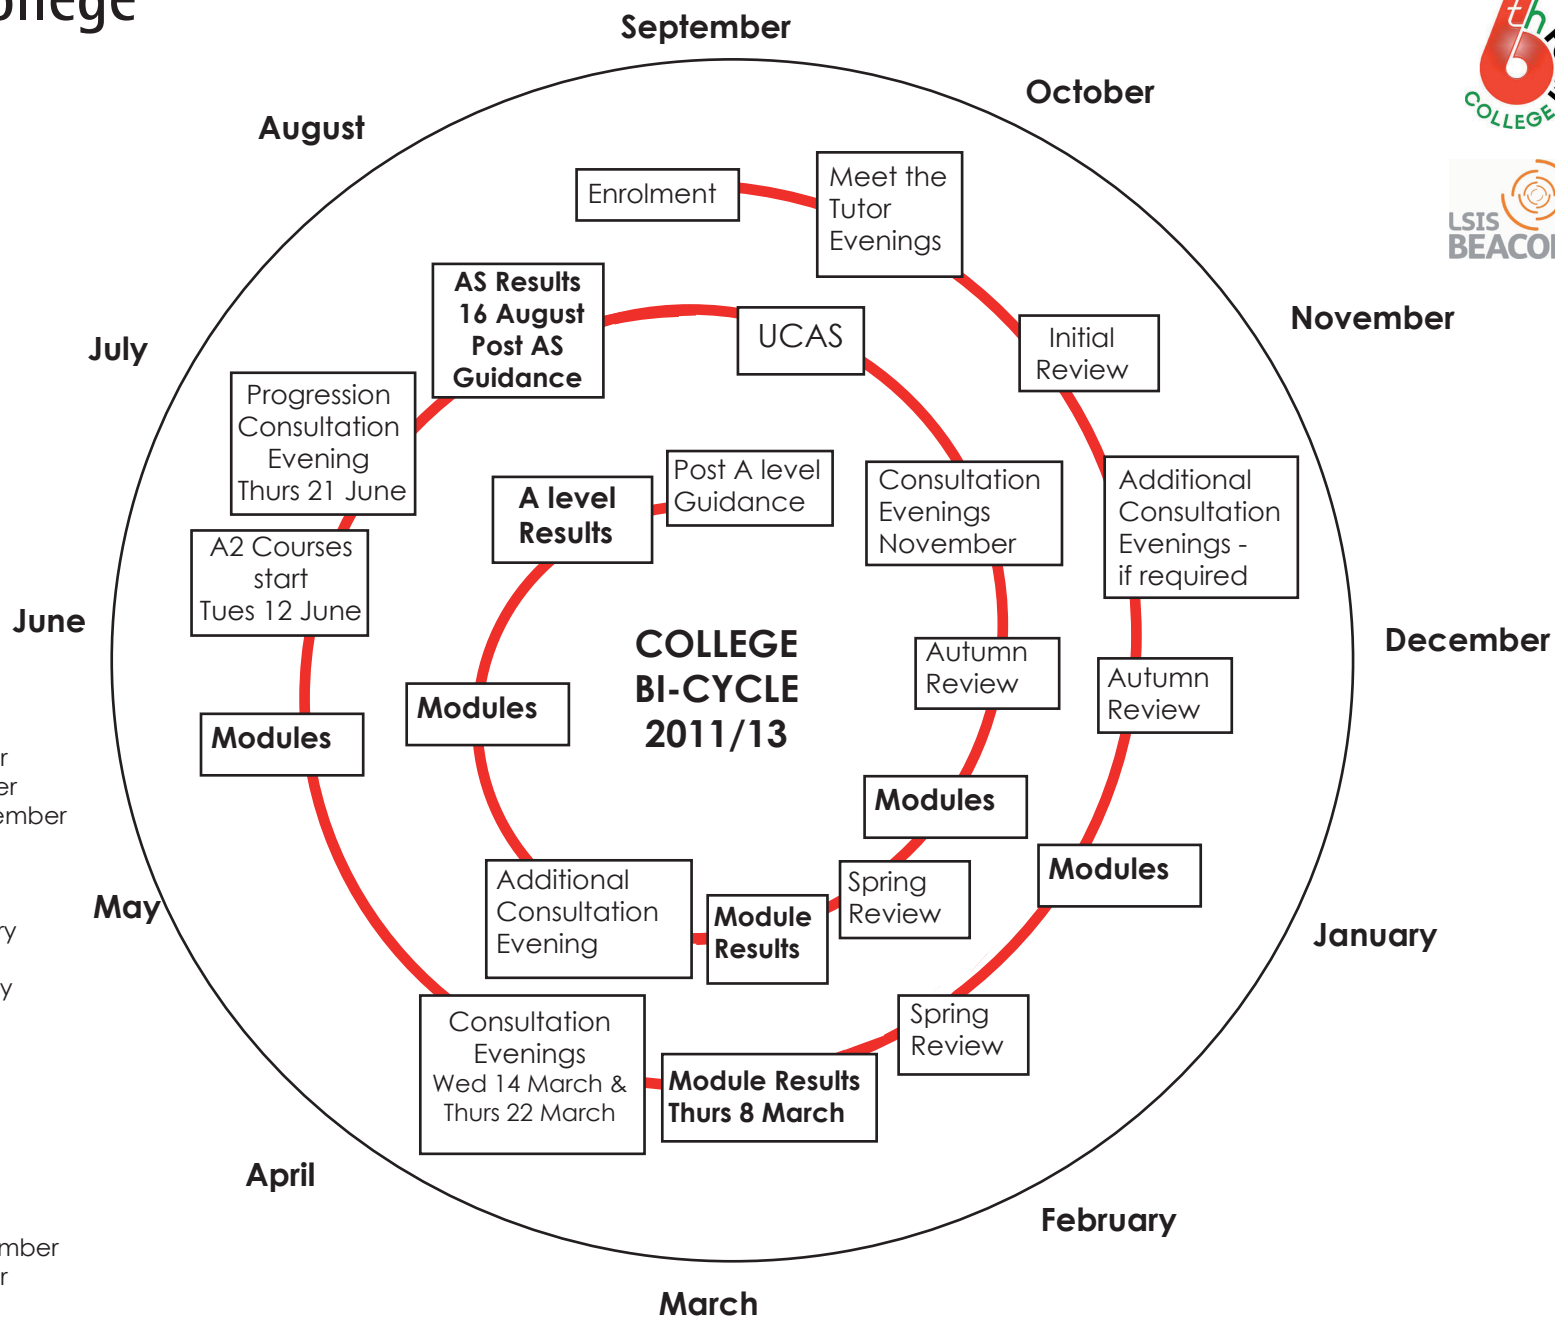

The Sixth Form College Farnborough

Two Year Cycle 2011/13

Term Dates

Autumn Term 2011

Full Term begins: Monday 12 September
 Reading week: Mon 24 - Fri 28 October
 Open days: Wed 9 & Thurs 10 November
 Term ends: Friday 16 December

Spring Term 2012

Study leave: Tues 3 & Wed 4 January
 Full Term begins: Thursday 5 January
 Reading week: Mon 13 - Fri 17 February
 Term ends: Friday 30 March

Summer Term 2012

Term begins: Monday 16 April
 Reading week: Mon 4 - Fri 8 June
 Term ends: Tuesday 10 July

Autumn Term 2012

Year 2 return: Wed 5 & Thurs 6 September
 Full term begins: Monday 10 September